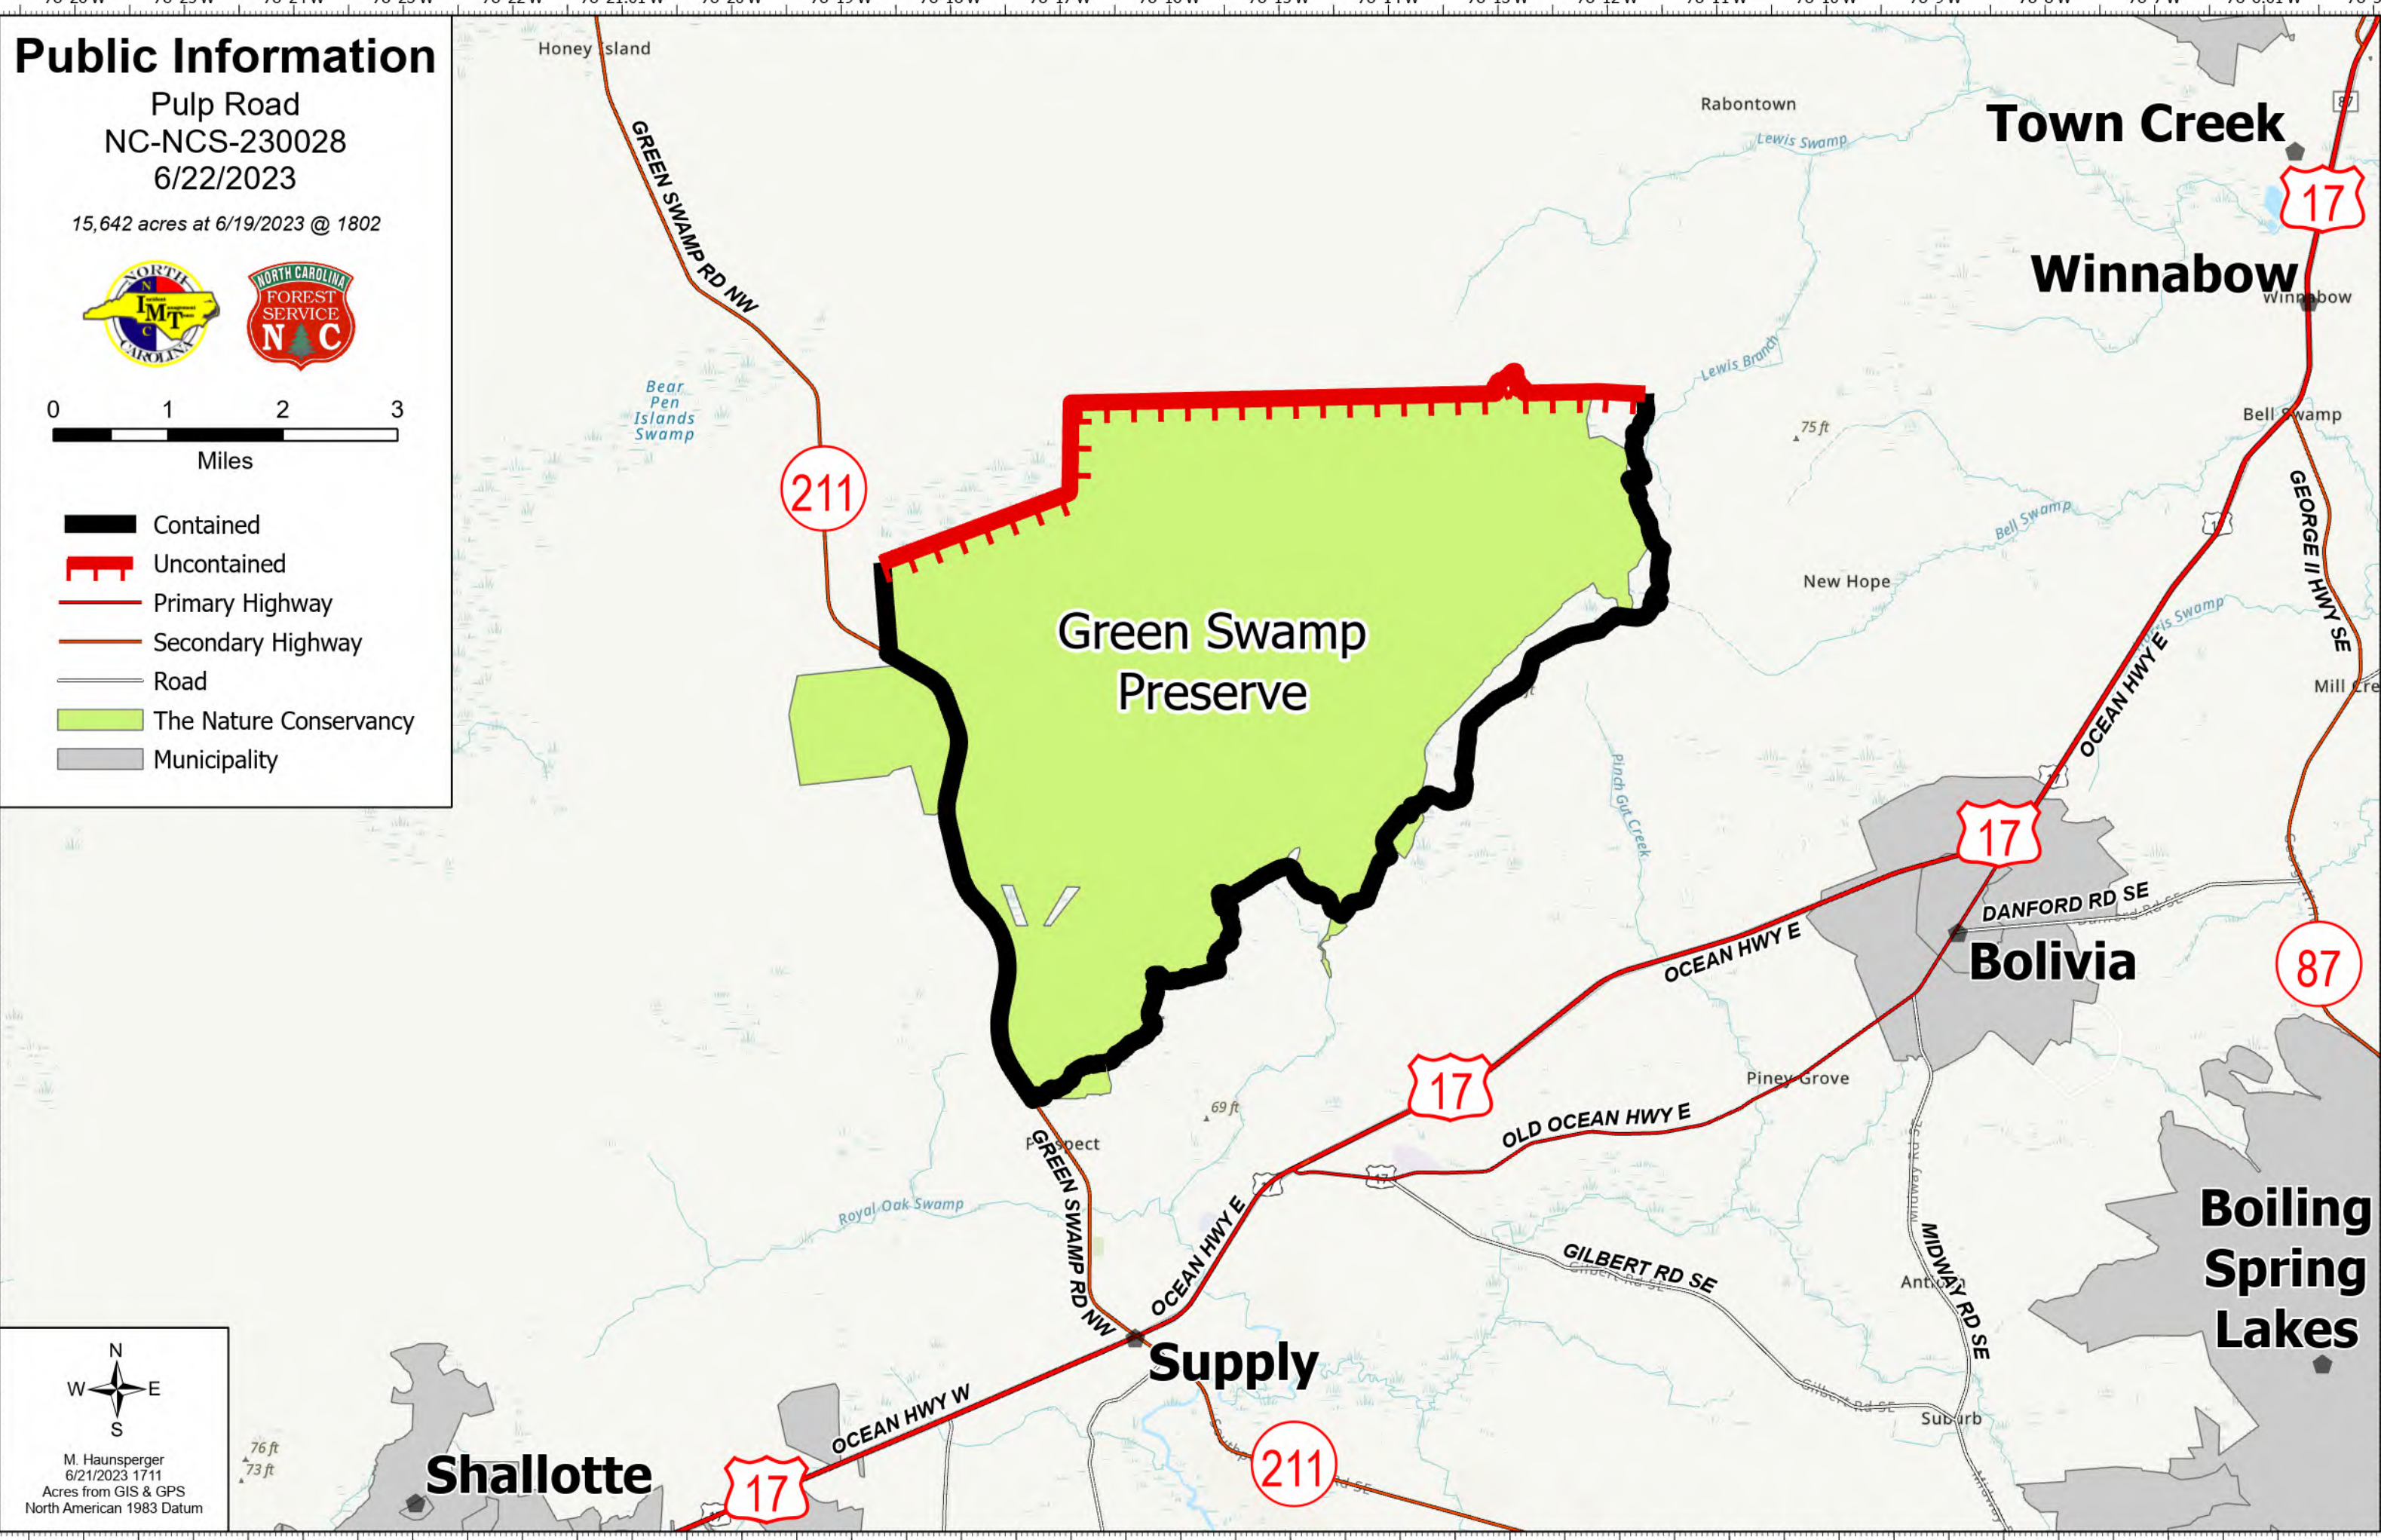

# Public Information

Pulp Road  
NC-NCS-230028  
6/22/2023

15,642 acres at 6/19/2023 @ 1802

- Contained
- Uncontained
- Primary Highway
- Secondary Highway
- Road
- The Nature Conservancy
- Municipality

M. Haunsperger  
6/21/2023 1711  
Acres from GIS & GPS  
North American 1983 Datum